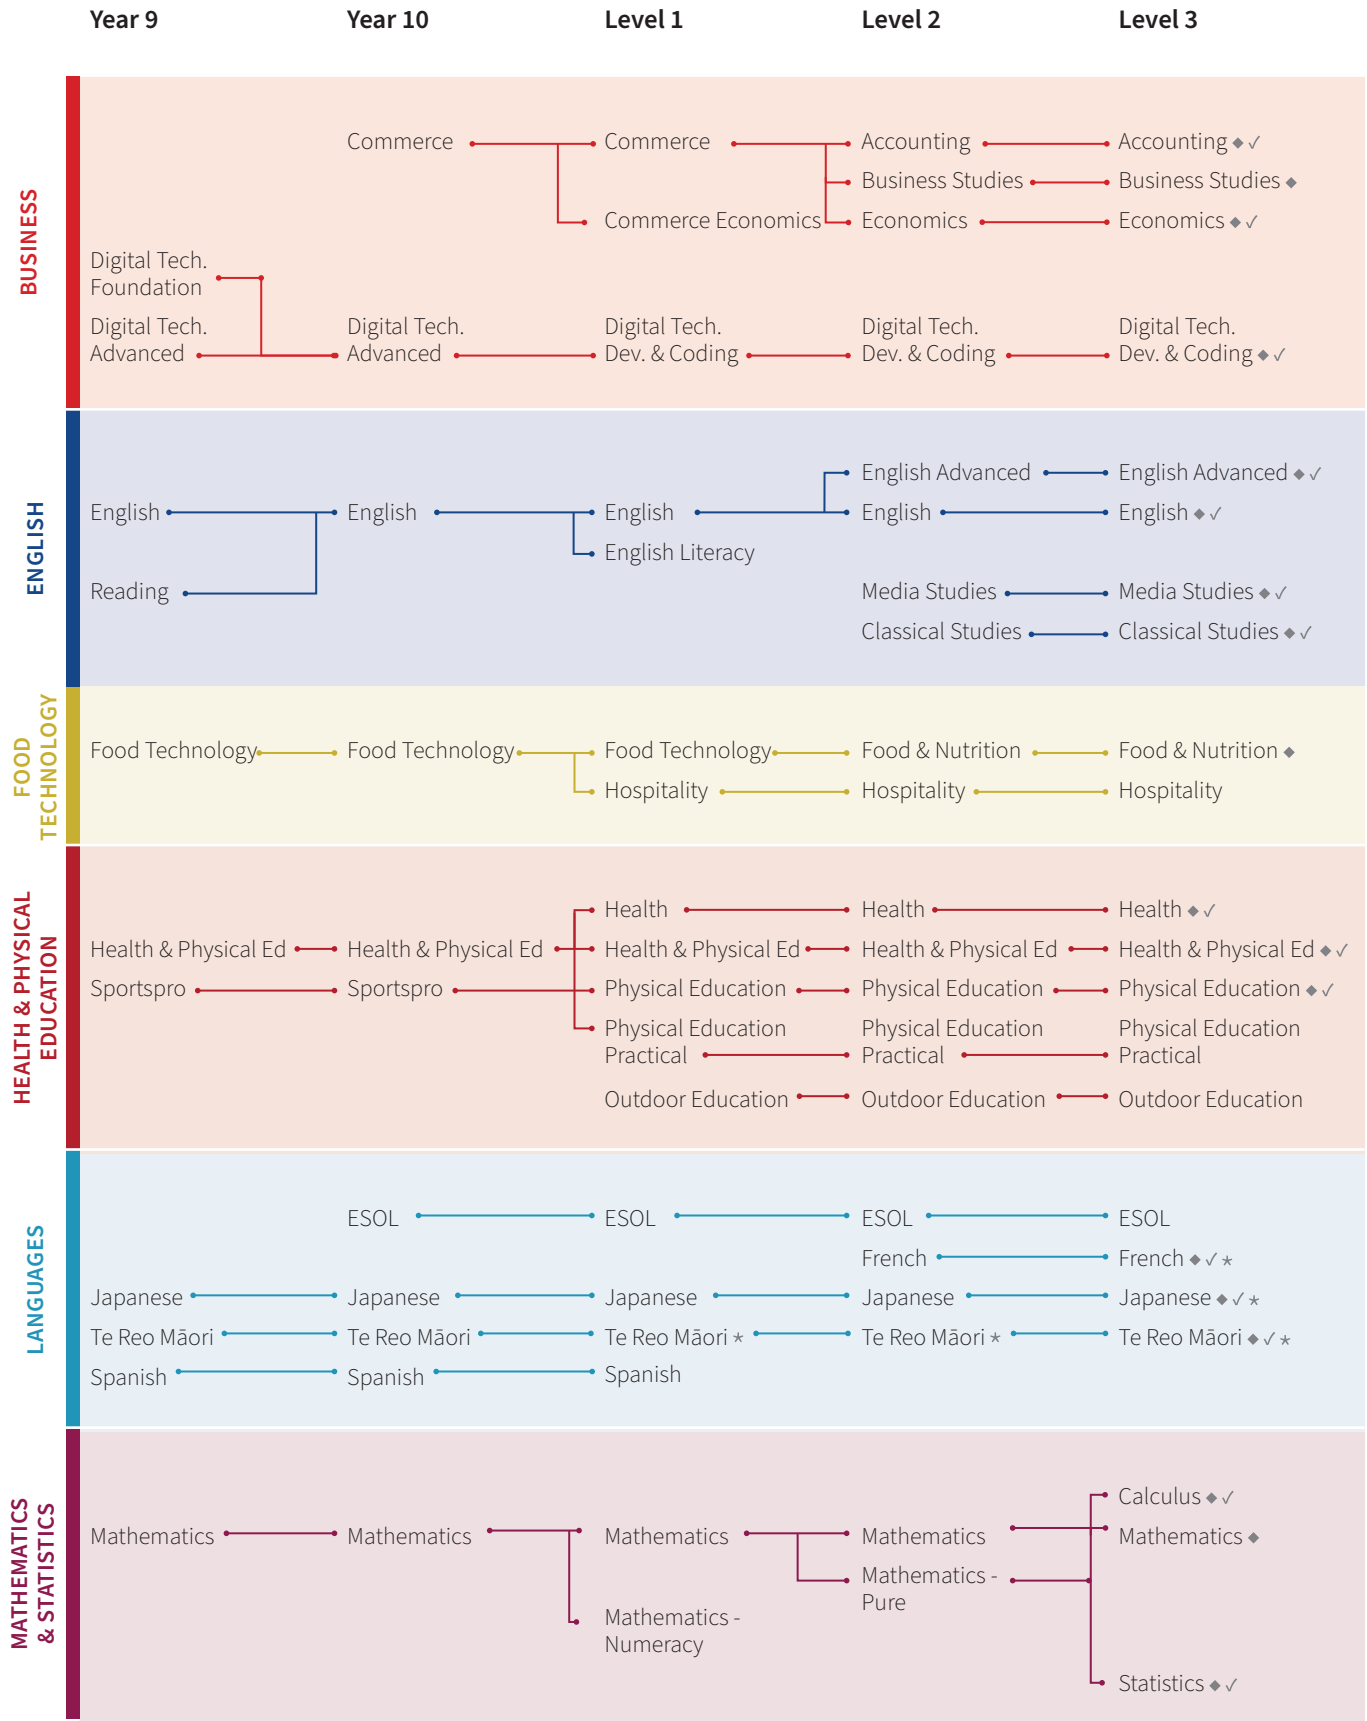

Subject pathways

Huarahi ako

Key:

- ◆ University Entrance subject
- ✓ Scholarship subject
- * May be offered by Correspondence

Note: all courses are offered subject to sufficient enrolments.